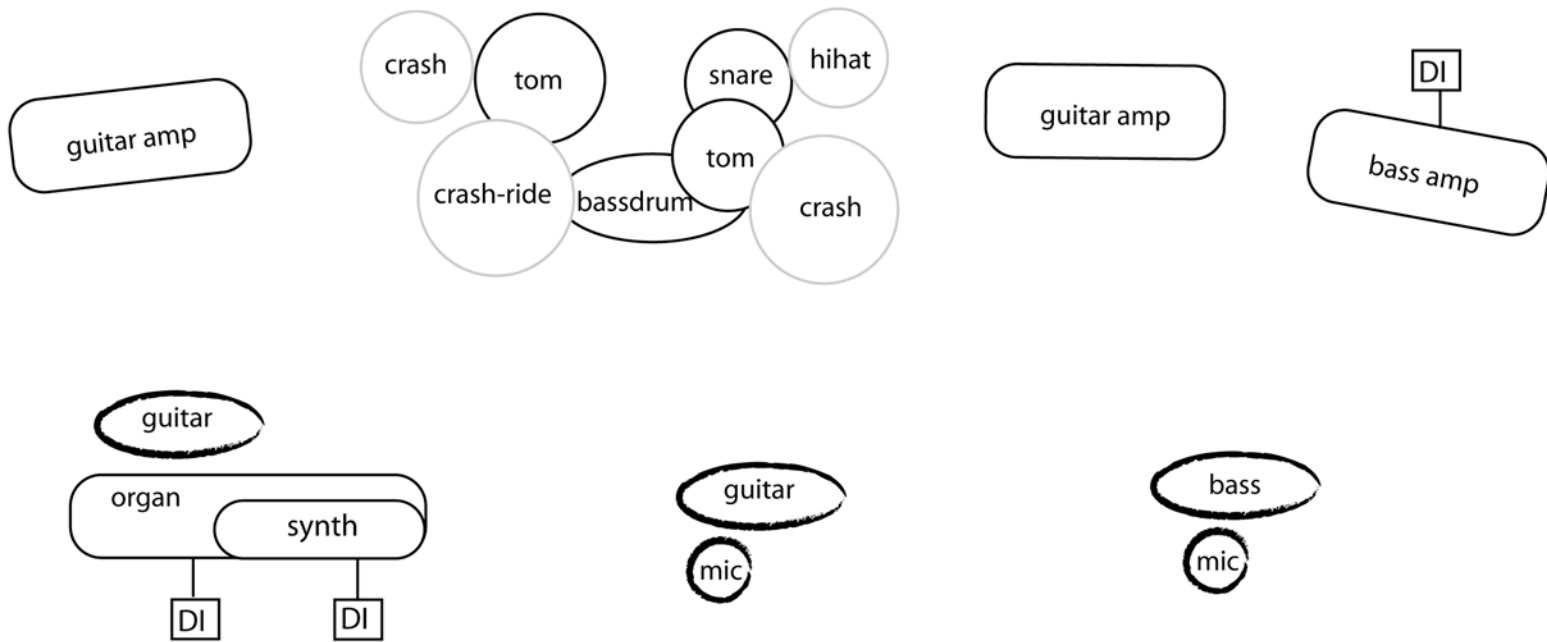

the who

the what

the yeah

Technical Rider

4 band members

guitar/organ

- 1 x guitar amp
- 1 x keyboard (DI - mono)
- 1 x synth (DI - mono)

guitar/vocals